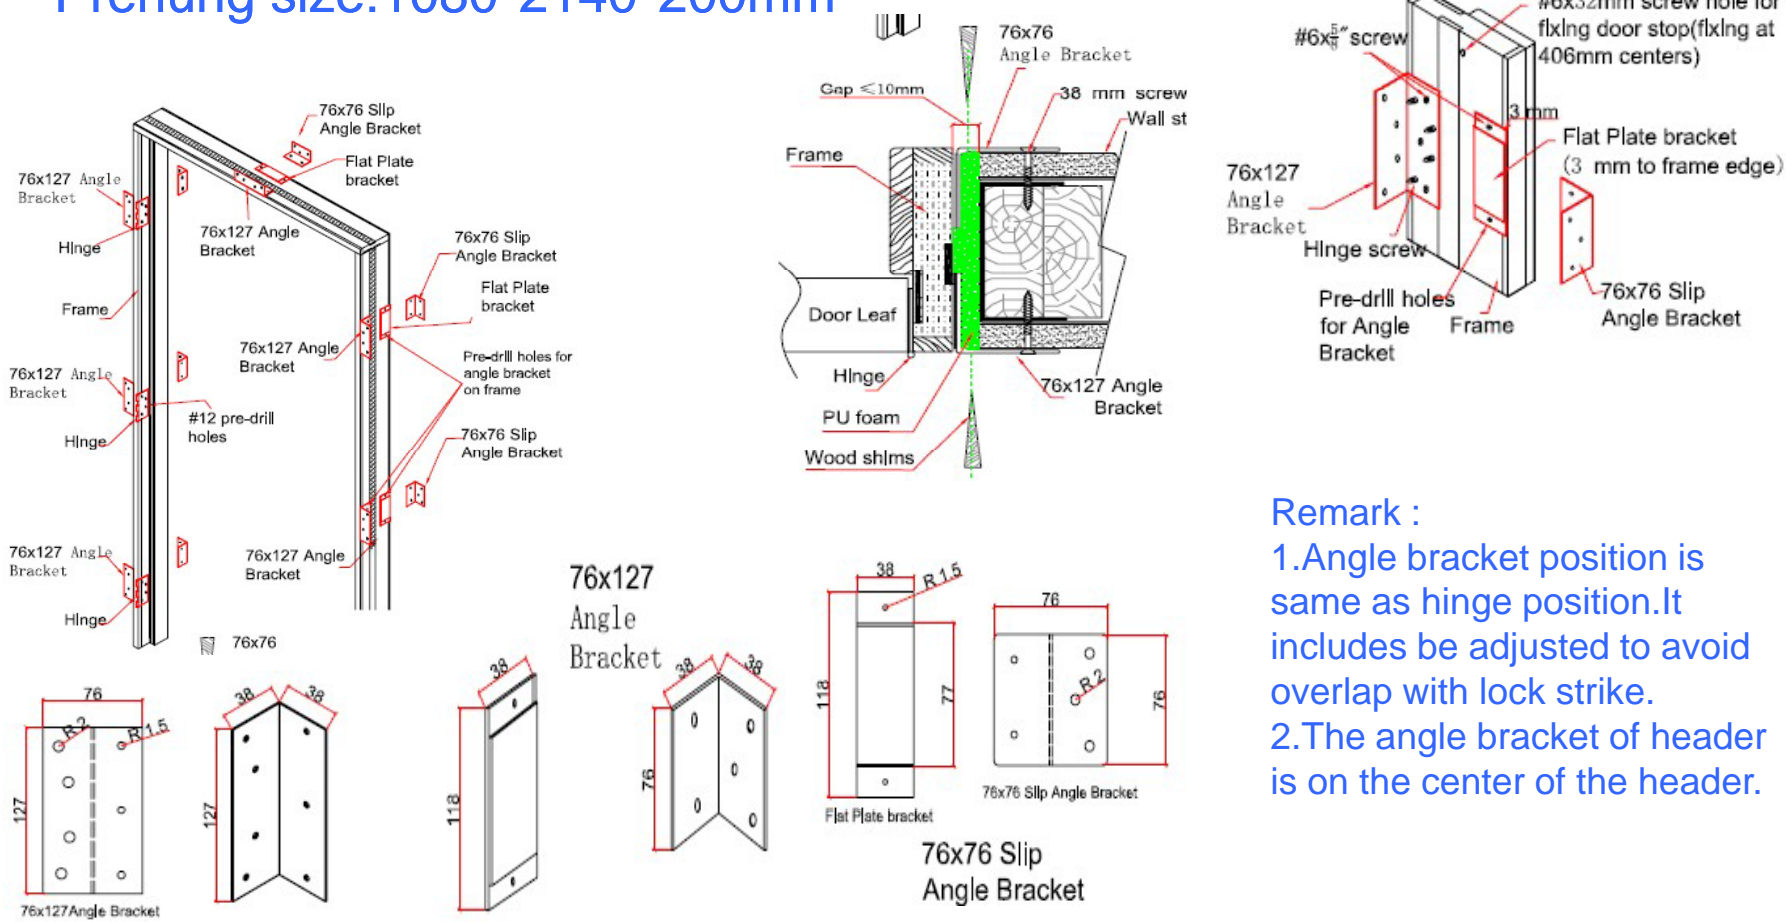

Fire Protection Solutions

Installation Guidance for Syro Fire Rated Doors

Fire Door Installation

Door style: **BS/EN Standard Fire Rated Doors**

Prehung size: 1080*2140*200mm

Fire Protection Solutions

Fire Door Installation

Door style: **US Standard Fire Rated Doors**

Prehung size: 1080*2140*200mm

Remark :

- 1.Angle bracket position is same as hinge position.It includes be adjusted to avoid overlap with lock strike.
- 2.The angle bracket of header is on the center of the header.