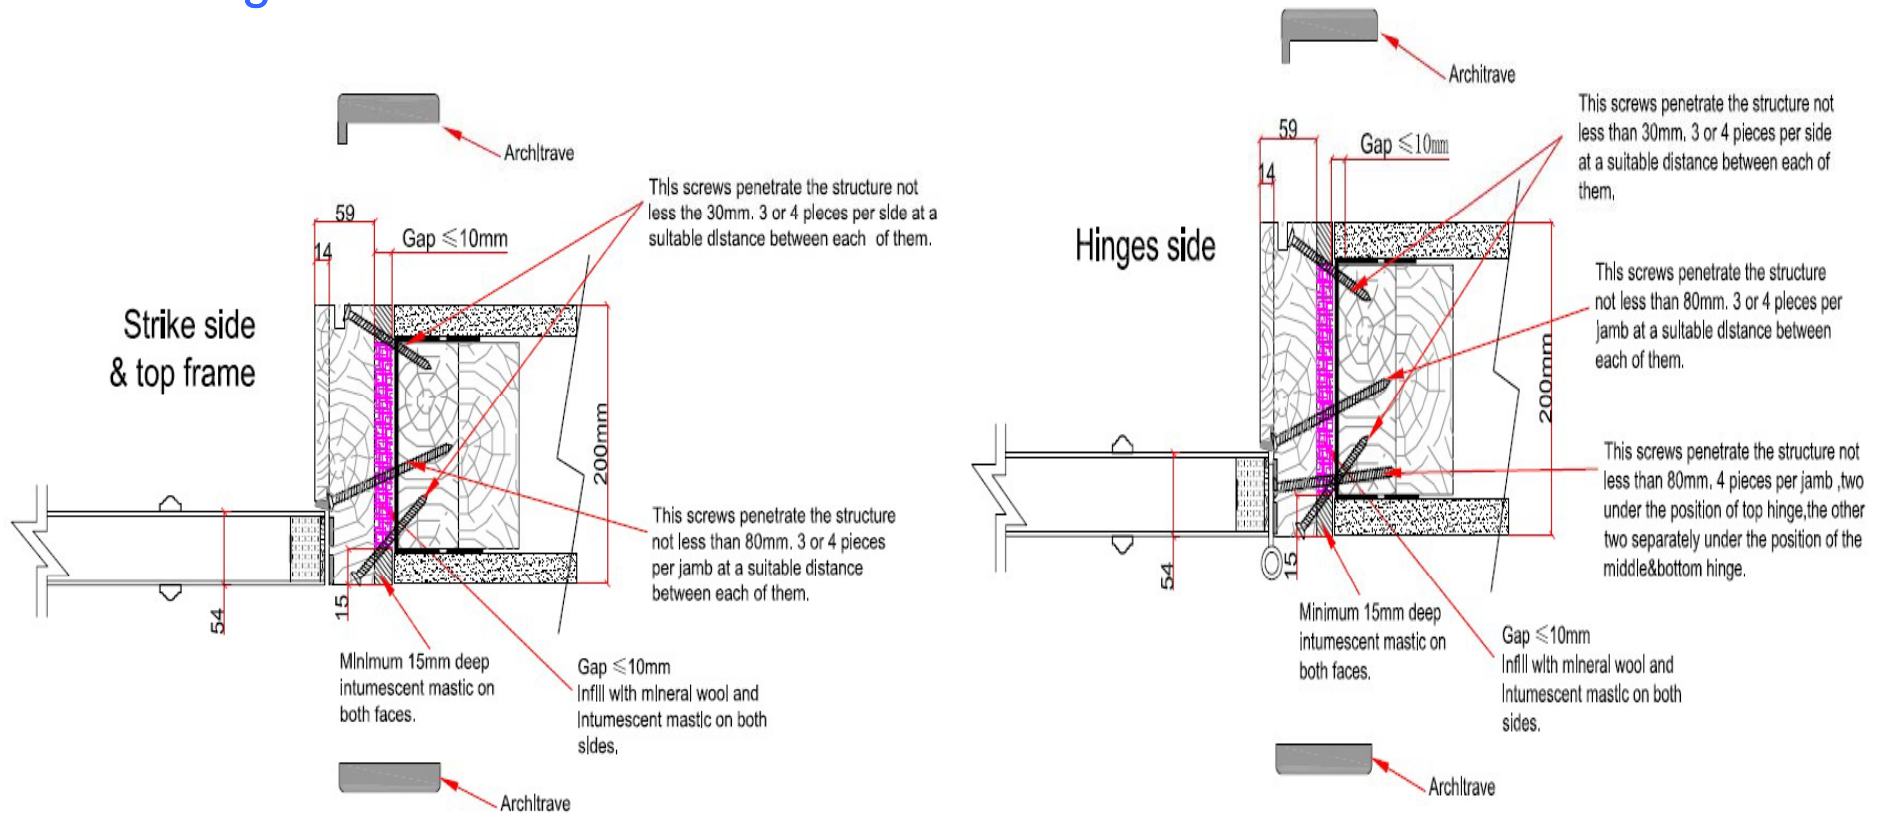

Fire Protection Solutions

Installation Guidance for Syro Fire Rated Doors

Fire Door Installation

Door style: **BS/EN Standard Fire Rated Doors**

Prehung size: 1080*2140*200mm

Fire Protection Solutions

Fire Door Installation

Door style: **US Standard Fire Rated Doors**

Prehung size: 1080*2140*200mm

Remark :

- 1.Angle bracket position is same as hinge position.It includes be adjusted to avoid overlap with lock strike.
- 2.The angle bracket of header is on the center of the header.